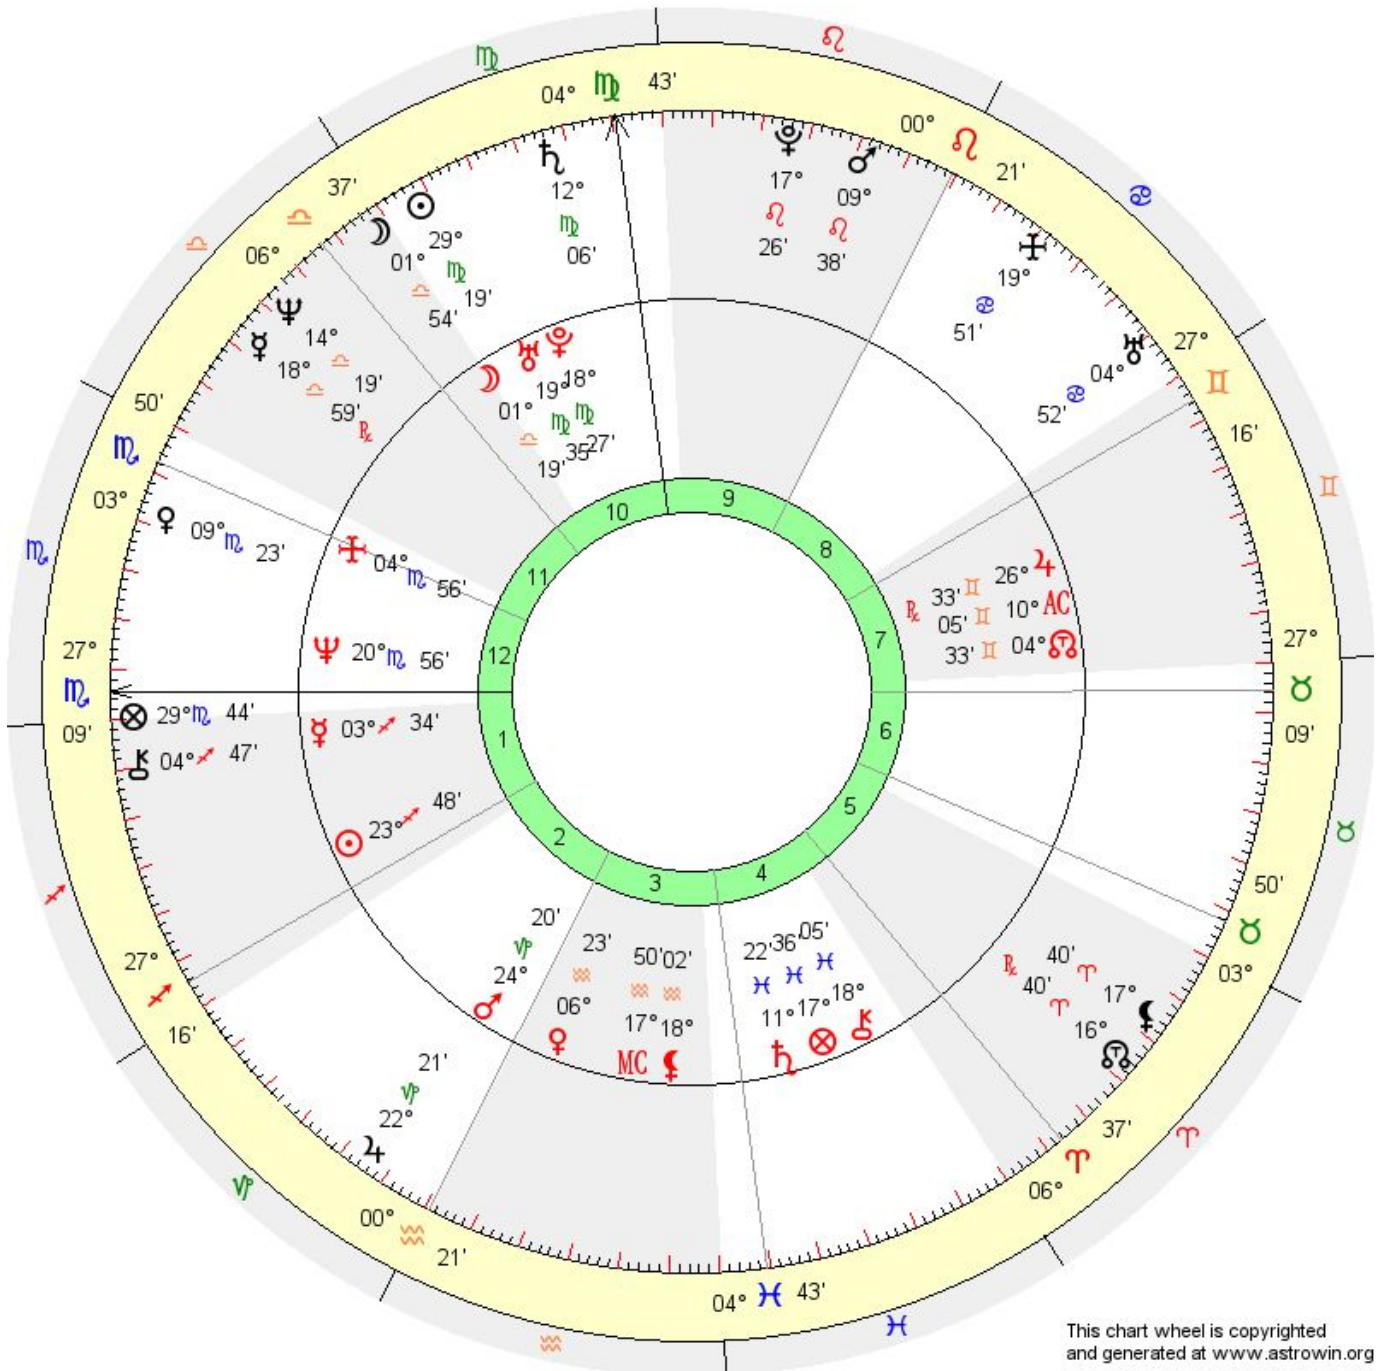

Synastry

Placidus

Go

ae, born Thursday, September 22, 1949 at 10:43 (time zone = GMT -6 hours) at 95w23 and 29n45

mp, born Wednesday, December 15, 1965 at 15:52 (time zone = GMT -8 hours) at 122w08 and 37n43

House 11	06 Lib 37' 06"	18 Pis 06' 50"
House 12	03 Sco 50' 47"	27 Ari 53' 35"

Planet 1	Aspect	Planet 2	Orb
Sun	Square	Sun	5.52
Sun	Conjunction	Moon	2.00
Sun	Sextile	Mercury	4.24
Sun	Trine	Venus	7.06
Sun	Trine	Mars	4.99
Sun	Square	Jupiter	2.76
Moon	Conjunction	Moon	0.58
Moon	Sextile	Mercury	1.66
Moon	Trine	Venus	4.48
Moon	Trine	Mars	7.57
Moon	Square	Jupiter	5.34
Moon	Trine	True Node	2.65
Mercury	Sextile	Sun	4.82
Mercury	Square	Mars	5.35
Mercury	Quincunx	Chiron	0.89
Mercury	Trine	Lilith	0.95
Mercury	Quincunx	P. of Fortune	1.37
Mercury	Trine	Midheaven	1.15
Venus	Square	Venus	3.00
Venus	Trine	Saturn	1.98
Venus	Quincunx	Ascendant	0.70
Mars	Opposition	Venus	3.26
Mars	Quincunx	Saturn	1.72
Mars	Sextile	Ascendant	0.45
Jupiter	Conjunction	Mars	1.98
Jupiter	Quincunx	Jupiter	4.21
Jupiter	Trine	Uranus	2.77
Jupiter	Sextile	Neptune	1.42
Jupiter	Trine	Pluto	3.90
Jupiter	Sextile	Chiron	4.26
Saturn	Quincunx	Venus	5.72
Saturn	Opposition	Saturn	0.74
Saturn	Opposition	Chiron	5.99
Saturn	Square	Ascendant	2.01
Saturn	Quincunx	Midheaven	5.74
Uranus	Square	Moon	3.54
Uranus	Quincunx	Mercury	1.30
Uranus	Quincunx	Venus	1.52
Uranus	Trine	Vertex	0.08
Neptune	Quincunx	Saturn	2.96
Neptune	Quincunx	Chiron	3.77
Neptune	Trine	Ascendant	4.23
Neptune	Trine	Midheaven	3.51
Pluto	Trine	Sun	6.37
Pluto	Square	Neptune	3.50
Pluto	Quincunx	Chiron	0.65
Pluto	Opposition	Lilith	0.59
Pluto	Quincunx	P. of Fortune	0.17
Pluto	Opposition	Midheaven	0.40
Chiron	Sextile	Moon	3.47
Chiron	Conjunction	Mercury	1.23
Chiron	Sextile	Venus	1.59
Chiron	Opposition	True Node	0.24
Chiron	Opposition	Ascendant	5.30