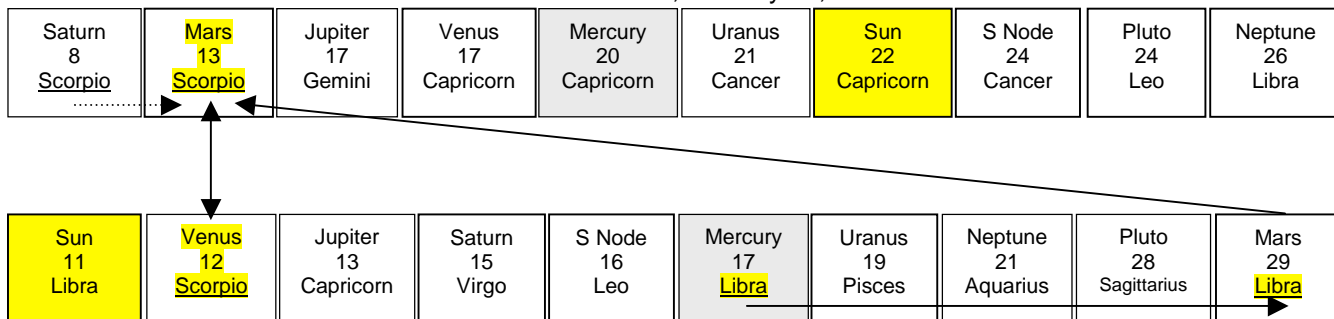

to “fact and reality”. However, when his “key” planet Venus (planet in the same zodiac sign as natal Mercury) is “negatively” angling natal Saturn and Mars, you would have an overbearing nature that would exhibit course behavior in expressing his disagreement with any issue.

Howard Stern, January 12, 1954

Saturn 8 Scorpio	Mars 13 Scorpio	Jupiter 17 Gemini	Venus 17 Capricorn	Mercury 20 Capricorn	Uranus 21 Cancer	Sun 22 Capricorn	S Node 24 Cancer	Pluto 24 Leo	Neptune 26 Libra

You can see that on his wedding day this Saturn-Mars natal combination is pulled into our influence because transiting Mercury is in the same zodiac sign as transiting Mars, which activates both the natal and transiting Mars (Mars becomes a connector). Natal Mars and transiting Venus are both in the same zodiac sign and are within a 1-degree orb of each other making this influence potentially very strong, and joining our energy chain makes it operate.

Howard Stern, January 12, 1954

October 3, 2008 – Married Beth Ostrosky

From Howard Stern’s standpoint he knows he has found “the right” person to marry (remember, he brings along the Saturn influence, which is “down to earth”, practical, and definite) and he feels deeply demonstrative and passionate about his decision.

Transiting Jupiter passing through the same zodiac sign as natal Venus, the natal “key” planet (Capricorn), represents a time frame in which relationships are full of pleasant experiences, brings good timing especially in partnerships and finances, and favors social engagements, weddings, parties—all-important matters. Transiting Jupiter cycling with his natal Venus (same zodiac sign) would have begun in late December 2007 and could have been determined well in advance of time.

The placement of transiting Jupiter in 13 degrees of Capricorn within a 1-degree orb of the transiting counterpart to Venus, the natal “key” planet, guarantees success and happiness in this marriage.